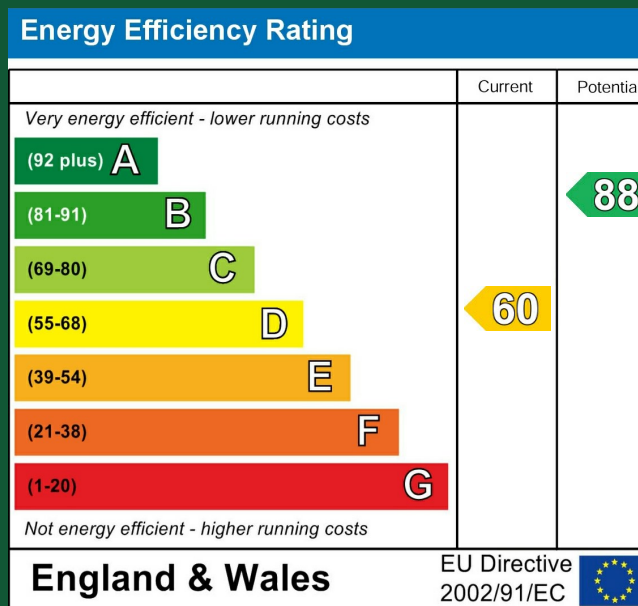

Byards Green Potton Beds

£975 PCM

- 2 Bedrooms
- Garage
- EPC - D
- Downstairs cloakroom
- Off road parking for Two Cars
- Deposit - £1125
- Front Lawn & Rear Garden
- Electric Heating
- Available Mid Aug

Viewings

Please enquire via Rightmove to receive an application form -
Viewings by arrangement only

Council Tax Band

C

EPC Rating:

D