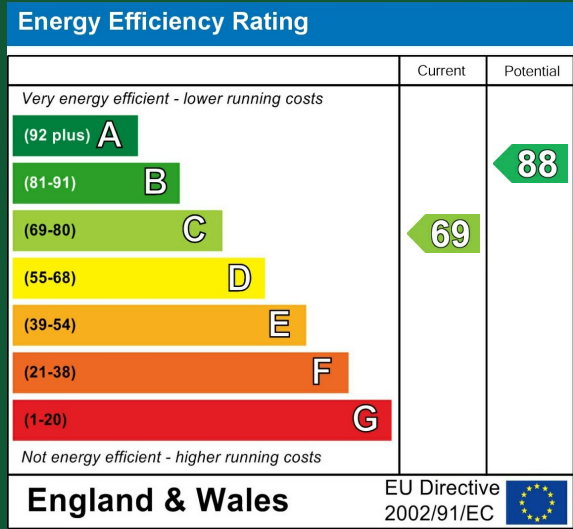

Viewings

Please request application form via Rightmove to be considered for a viewing

Council Tax Band

B

EPC Rating:

C